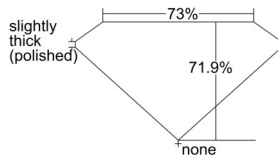

GIA®

FACSIMILE

GIA REPORT 7506607824

Verify this report at GIA.edu

GIA NATURAL DIAMOND DOSSIER®

October 11, 2024
GIA Report Number 7506607824
Shape and Cutting Style ..... Square Modified Brilliant
Measurements ..... 4.29 x 4.13 x 2.97 mm

GRADING RESULTS

Carat Weight ..... 0.41 carat
Color Grade ..... D
Clarity Grade VVS2

ADDITIONAL GRADING INFORMATION

Polish ..... Excellent
Symmetry ..... Excellent
Fluorescence ..... None
Clarity Characteristics ..... Pinpoint
Inscription(s): GIA 7506607824

PROPORTIONS

Profile not to actual proportions

GRADING SCALES

GIA COLOR SCALE		GIA CLARITY SCALE			
COLORLESS	D	VERY VERY SLIGHTLY INCLUDED	FLAWLESS		
	E		INTERNALLY FLAWLESS		
	F	VERY SLIGHTLY INCLUDED	VVS₁		
	G		VVS₂		
	H		VS₁		
	NEAR COLORLESS	I	SLIGHTLY INCLUDED	VS₂	
		J		SI₁	
		FAINT	K	INCLUDED	SI₂
			L		I₁
			M		I₂
VERT LIGHT	N	LIGHT	I₃		
	O				
	P				
	Q				
	R				
	S				
	T