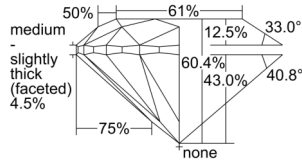

GIA®

FACSIMILE

GIA REPORT 7506645581

Verify this report at GIA.edu

GIA NATURAL DIAMOND DOSSIER®

October 14, 2024
GIA Report Number 7506645581
Shape and Cutting Style ..... Round Brilliant
Measurements ..... 5.07 - 5.11 x 3.07 mm

GRADING RESULTS

Carat Weight ..... 0.50 carat
Color Grade ..... K
Clarity Grade VVS1
Cut Grade ..... Excellent

ADDITIONAL GRADING INFORMATION

Polish ..... Excellent
Symmetry ..... Excellent
Fluorescence ..... Faint
Clarity Characteristics..... Pinpoint, Feather, Indented Natural
Inscription(s): GIA 7506645581

PROPORTIONS

Profile to actual proportions

GRADING SCALES

GIA COLOR SCALE	GIA CLARITY SCALE	GIA CUT SCALE	
D	FLAWLESS	EXCELLENT	
E	INTERNALLY FLAWLESS		
F		VVS₁	VERY GOOD
G	VVS₂		
H	VS₁	GOOD	
I	VS₂		
J	SI₁	FAIR	
K	SI₂		
L	I₁	POOR	
M	I₂		
N	I₃		
O			
P			
Q			
R			
S			
T			
U			
V			
W			
X			
Y			
Z