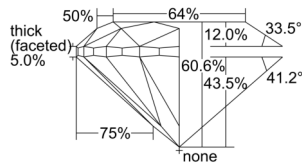

GIA®

FACSIMILE

GIA NATURAL DIAMOND DOSSIER®

October 21, 2024
GIA Report Number 7506704444
Shape and Cutting Style ..... Round Brilliant
Measurements ..... 5.38 - 5.40 x 3.27 mm

GRADING RESULTS

Carat Weight ..... 0.60 carat
Color Grade ..... K
Clarity Grade S11
Cut Grade ..... Very Good

ADDITIONAL GRADING INFORMATION

Polish ..... Excellent
Symmetry ..... Excellent
Fluorescence ..... None
Clarity Characteristics ..... Cloud, Crystal
Inscription(s): GIA 7506704444

GIA REPORT 7506704444

Verify this report at GIA.edu

PROPORTIONS

Profile to actual proportions

GRADING SCALES

GIA COLOR SCALE	GIA CLARITY SCALE	GIA CUT SCALE	
D	FLAWLESS	EXCELLENT	
E	INTERNALLY FLAWLESS		
F		VVS₁	VERY GOOD
G	VVS₂		
H	VS₁	GOOD	
I	VS₂		
J	S1₁	FAIR	
K	S1₂		
L	I₁	POOR	
M	I₂		
N	I₃		
O			
P			
Q			
R			
S			
T			
U			
V			
W			
X			
Y			
Z