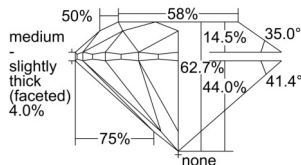

GIA®

FACSIMILE

GIA REPORT 7508122221

Verify this report at GIA.edu

GIA NATURAL DIAMOND DOSSIER®

August 12, 2024
GIA Report Number 7508122221
Shape and Cutting Style ..... Round Brilliant
Measurements ..... 5.65 - 5.68 x 3.55 mm

GRADING RESULTS

Carat Weight ..... 0.70 carat
Color Grade ..... F
Clarity Grade S11
Cut Grade ..... Excellent

ADDITIONAL GRADING INFORMATION

Polish ..... Excellent
Symmetry ..... Excellent
Fluorescence ..... None
Clarity Characteristics ..... Cloud, Feather
Inscription(s): GIA 7508122221

PROPORTIONS

Profile to actual proportions

GRADING SCALES

GIA COLOR SCALE	GIA CLARITY SCALE	GIA CUT SCALE	
D	FLAWLESS	EXCELLENT	
E	INTERNALLY FLAWLESS		
F		VVS₁	VERY GOOD
G	VVS₂		
H	VS₁	GOOD	
I	VS₂		
J	S1₁	FAIR	
K	S1₂		
L	I₁	POOR	
M	I₂		
N	I₃		
O			
P			
Q			
R			
S			
T			
U			
V			
W			
X			
Y			
Z