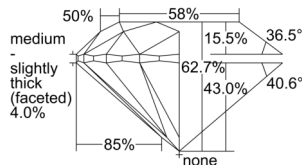

GIA®

FACSIMILE

GIA REPORT

7508124234

Verify this report at GIA.edu

GIA NATURAL DIAMOND DOSSIER®

August 12, 2024
GIA Report Number 7508124234
Shape and Cutting Style ..... Round Brilliant
Measurements ..... 5.59 - 5.65 x 3.53 mm

GRADING RESULTS

Carat Weight ..... 0.70 carat
Color Grade ..... E
Clarity Grade VS2
Cut Grade ..... Excellent

ADDITIONAL GRADING INFORMATION

Polish ..... Excellent
Symmetry ..... Very Good
Fluorescence ..... Faint
Clarity Characteristics..... Feather, Cloud, Crystal
Inscription(s): GIA 7508124234

PROPORTIONS

Profile to actual proportions

GRADING SCALES

GIA COLOR SCALE	GIA CLARITY SCALE	GIA CUT SCALE	
D	FLAWLESS	EXCELLENT	
E	INTERNALLY FLAWLESS		
F		VVS₁	VERY GOOD
G	VVS₂		
H	VS₁	GOOD	
I	VS₂		
J	SI₁	FAIR	
K	SI₂		
L	I₁	POOR	
M	I₂		
N	I₃		
O			
P			
Q			
R			
S			
T			
U			
V			
W			
X			
Y			
Z