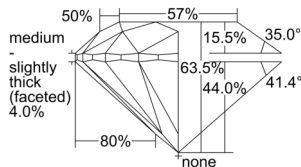

GIA®

FACSIMILE

GIA REPORT 7508228355

Verify this report at GIA.edu

GIA NATURAL DIAMOND DOSSIER®

August 20, 2024
GIA Report Number 7508228355
Shape and Cutting Style ..... Round Brilliant
Measurements ..... 5.60 - 5.64 x 3.57 mm

GRADING RESULTS

Carat Weight ..... 0.70 carat
Color Grade I
Clarity Grade VS1
Cut Grade ..... Excellent

ADDITIONAL GRADING INFORMATION

Polish ..... Excellent
Symmetry ..... Excellent
Fluorescence ..... None
Clarity Characteristics..... Crystal, Cloud, Needle, Pinpoint
Inscription(s): GIA 7508228355

PROPORTIONS

Profile to actual proportions

GRADING SCALES

GIA COLOR SCALE

COLORESS	D
	E
	F
	G
	H
	I
	J
NEAR COLORESS	K
	L
FAIN	M
	N
	O
	P
VERY LIGHT	Q
	R
	S
	T
	U
	V
	W
	X
	Y
LIGHT	Z

GIA CLARITY SCALE

VERY VERY SLIGHTLY INCLUDED	FLAWLESS
	INTERNALLY FLAWLESS
VERY SLIGHTLY INCLUDED	VVS₁
	VVS₂
SLIGHTLY INCLUDED	VS₁
	VS₂
INCLUDED	SI₁
	SI₂
	I₁
	I₂
	I₃

GIA CUT SCALE

EXCELLENT
VERY GOOD
GOOD
FAIR
POOR