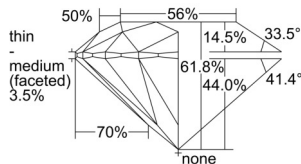

GIA®

FACSIMILE

GIA REPORT 7508230516

Verify this report at GIA.edu

GIA NATURAL DIAMOND DOSSIER®

August 22, 2024
GIA Report Number 7508230516
Shape and Cutting Style ..... Round Brilliant
Measurements ..... 5.71 - 5.74 x 3.54 mm

GRADING RESULTS

Carat Weight ..... 0.70 carat
Color Grade ..... D
Clarity Grade S11
Cut Grade ..... Excellent

ADDITIONAL GRADING INFORMATION

Polish ..... Excellent
Symmetry ..... Excellent
Fluorescence ..... None
Clarity Characteristics..... Cloud, Crystal, Knot, Feather
Inspection(s): GIA 7508230516

PROPORTIONS

Profile to actual proportions

GRADING SCALES

GIA COLOR SCALE	GIA CLARITY SCALE	GIA CUT SCALE	
D	FLAWLESS	EXCELLENT	
E	INTERNALLY FLAWLESS		
F		VVS₁	VERY GOOD
G	VVS₂		
H	VS₁	GOOD	
I	VS₂		
J	S1₁	FAIR	
K	S1₂		
L	I₁	POOR	
M	I₂		
N	I₃		
O			
P			
Q			
R			
S			
T			
U			
V			
W			
X			
Y			
Z