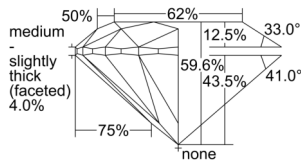

GIA®

FACSIMILE

GIA REPORT 7508239651

Verify this report at GIA.edu

GIA NATURAL DIAMOND DOSSIER®

August 23, 2024
GIA Report Number 7508239651
Shape and Cutting Style ..... Round Brilliant
Measurements ..... 5.13 - 5.15 x 3.06 mm

GRADING RESULTS

Carat Weight ..... 0.50 carat
Color Grade ..... M
Clarity Grade VS2
Cut Grade ..... Excellent

ADDITIONAL GRADING INFORMATION

Polish ..... Excellent
Symmetry ..... Very Good
Fluorescence ..... Medium Blue
Clarity Characteristics..... Crystal, Cloud, Feather
Inscription(s): GIA 7508239651

PROPORTIONS

Profile to actual proportions

GRADING SCALES

GIA COLOR SCALE	GIA CLARITY SCALE	GIA CUT SCALE	
D	FLAWLESS	EXCELLENT	
E	INTERNALLY FLAWLESS		
F		VVS₁	VERY GOOD
G	VVS₂		
H	VS₁	GOOD	
I	VS₂		
J	SI₁	FAIR	
K	SI₂		
L	I₁	POOR	
M			
N			
O	I₂		
P			
Q	I₃		
R			
S			
T			
U			
V			
W			
X			
Y			
Z