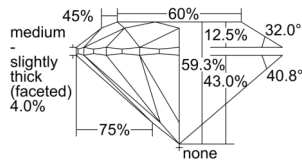

GIA®

FACSIMILE

GIA REPORT 7508535428

Verify this report at GIA.edu

GIA NATURAL DIAMOND DOSSIER®

September 30, 2024
GIA Report Number 7508535428
Shape and Cutting Style ..... Round Brilliant
Measurements ..... 4.34 - 4.36 x 2.58 mm

GRADING RESULTS

Carat Weight ..... 0.30 carat
Color Grade ..... J
Clarity Grade VS1
Cut Grade ..... Excellent

ADDITIONAL GRADING INFORMATION

Polish ..... Excellent
Symmetry ..... Excellent
Fluorescence ..... None
Clarity Characteristics ..... Cloud
Inscription(s): GIA 7508535428

PROPORTIONS

Profile to actual proportions

GRADING SCALES

GIA COLOR SCALE	GIA CLARITY SCALE	GIA CUT SCALE	
D	FLAWLESS	EXCELLENT	
E	INTERNALLY FLAWLESS		
F		VVS₁	VERY GOOD
G	VVS₂		
H	VS₁	GOOD	
I	VS₂		
J	SI₁	FAIR	
K	SI₂		
L	I₁	POOR	
M			
N			
O	I₂		
P			
Q	I₃		
R			
S			
T			
U			
V			
W			
X			
Y			
Z